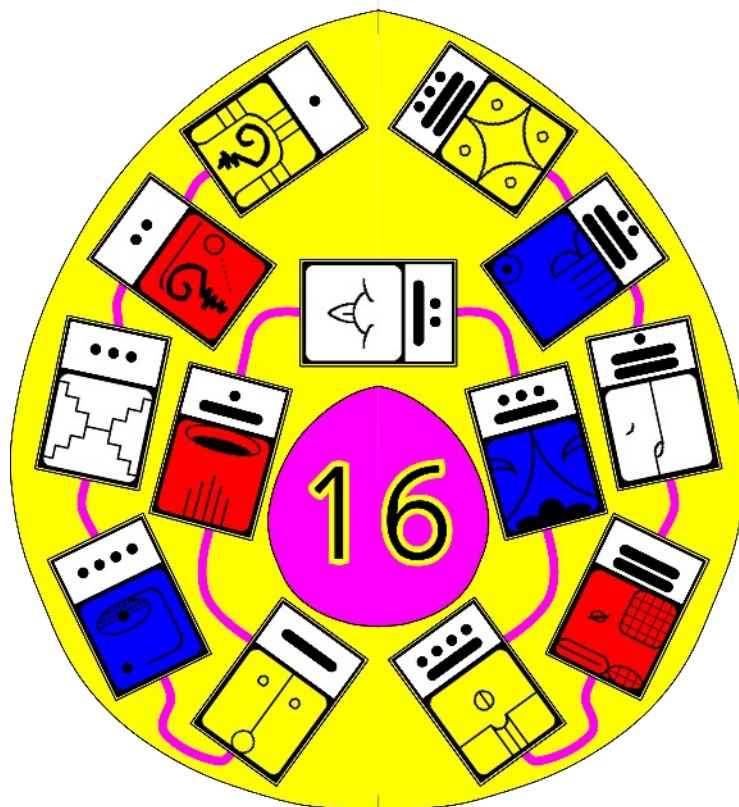

Galactic Night
	George Harrison

	Solar Seed
	Ronald Reagan

	Planetary Serpent
	Lee Majors

	Spectral Worldbr'r
	Erwin Rommel
	Howard Carter

	Crystal Hand
	Al Pacino
	Desmond Tutu
	Diane Keaton

	Cosmic Star
	Marcel Marceau
	Mariah Carey

	Resonant Wind
	King Philippe VI
	Ziggy Marley
	Simon LeBon